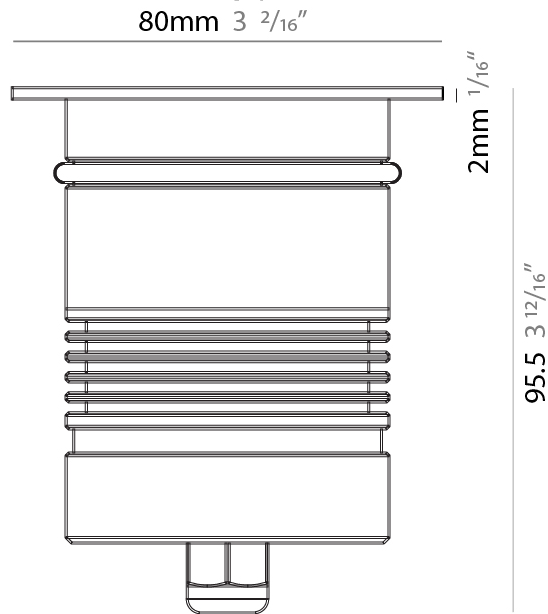

CALIBER 80 Q RECESSED

E12I0029-

base number

1. To build a product code in our configurator select the specify button on the base model # product page
2. To build a manual product code on this datasheet choose from the options listed below in blue font and add the suffix to the base model #

GENERAL

Series: Caliber
Subseries: Caliber 80 Q
Brand: Unonovesette
Division: Exterior
Mounting Type: Recessed
Mounting Location: In-Ground
Subcategory: Drive Over

PHYSICAL

Shape: Square
Diameter (mm): 80
Diameter (in): 3 1/8
Height (mm): 95.5
Height (in): 3 3/4
Light Distribution: Direct
Installation Requirement: Housing box / Fixing springs
Diffuser: Extra clear / Frosted glass 6mm
Fixture Finish: Stainless Steel AISI 316L
Fixture Material: Stainless Steel AISI 316L
Cable Details: 350mm NS20N PCP 2x0.5 mm2

ELECTRICAL

Lamp Type: LED
Total Output Wattage (W): 9
Dimming: DMX
Driver Included: No
Driver Location: Remote
Driver Type: Constant Voltage - Universal
Driver Class: Class 2
Input Voltage (V): 120 - 277
Output Voltage (V): 24

LED

Number of LEDs: 1
Color Temperature (°K): RGBW
Max. Delivered Lumen (lm): 730
CRI: >90 CRI
Lamp Life (hrs): 100000
Special LEDs offerings: RGBW

OPTICAL

Optic°: 35

RATINGS AND CERTIFICATIONS

Certified By: Certified for North American Standards
IP rating: IP68 (not for permanent immersion)
IK Rating: IK08
Marine Grade: Stainless Steel AISI 316L

PROJECT	
TYPE	
SPECIFIER	
QUANTITY	
DATE